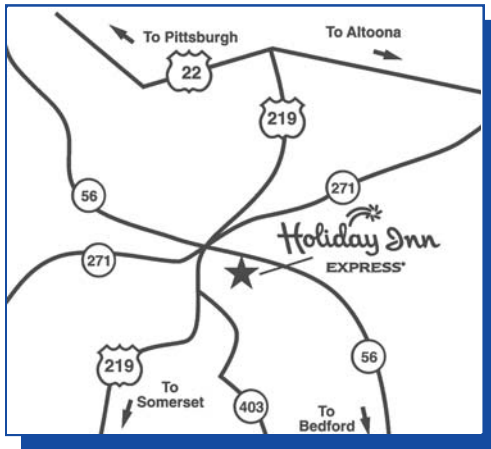

## Location:

Located at the intersection of Route 56 and U.S. Route 219.

For complete directions, visit our website at [www.johnstownpa.hiexpress.com](http://www.johnstownpa.hiexpress.com).

## Itinerary Suggestions:

The Johnstown Holiday Inn Express is conveniently located to the area's major tour and travel attractions. We would be delighted to assist you in arranging interesting itineraries for one or multi-day tours including the following: